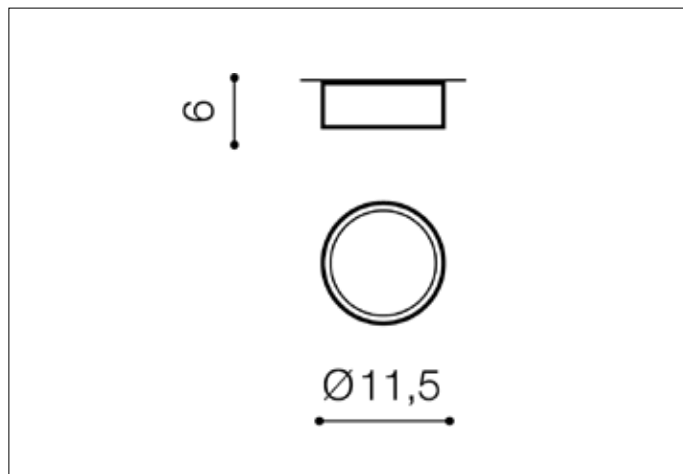

#### Dimensions height / width / length [cm]

Product	6 x 11,5 x N/A
Mounting inlet:	N/A x N/A x N/A
Ceiling base:	N/A x N/A x N/A
Shades	N/A x N/A x N/A

#### Shipping info height / width / length [cm]

BOX 1:	7 x 12,5 x 12,5
BOX 2:	N/A x N/A x N/A
BOX 3:	N/A x N/A x N/A
Net weight [kg]	0,25
Gross weight [kg]	0,3

#### Product Specifications

Line	Technical
Type	Exposed Downlight
Type of track	N/A
Color	Matte white
Material	Aluminium / PVC
Light source	1
Type of socket	LED Integrated
Lumens	687 lm.
Kelvins	3000 K.
Beam angle	110°
Dimmable	N/A
CCT	N/A
RGB	N/A
RA	≥ 90
App remote control	N/A
TYPE OF CONTROL	ON / OFF switch
Voltage	230 V.
Power	10 W.
Electric shock class	I
Protection class	IP20
Tilt	N/A
Rotation	N/A